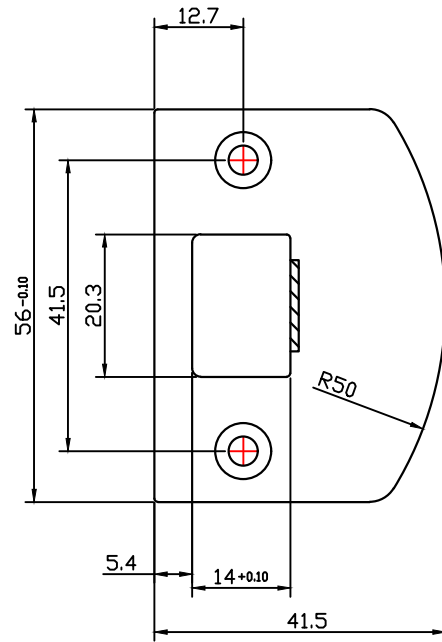

Dust Box

1.2mm Brass Striker

M4*20 Screw

Lock Body

1.2mm Brass Face Plate

Bakue Commerce Co., Ltd

Product Name:70mm Tblue Latch Split Cam 'D' Sktriker

Drawn By:	Checked By:	Approved By:
Date:	Date:	Date: