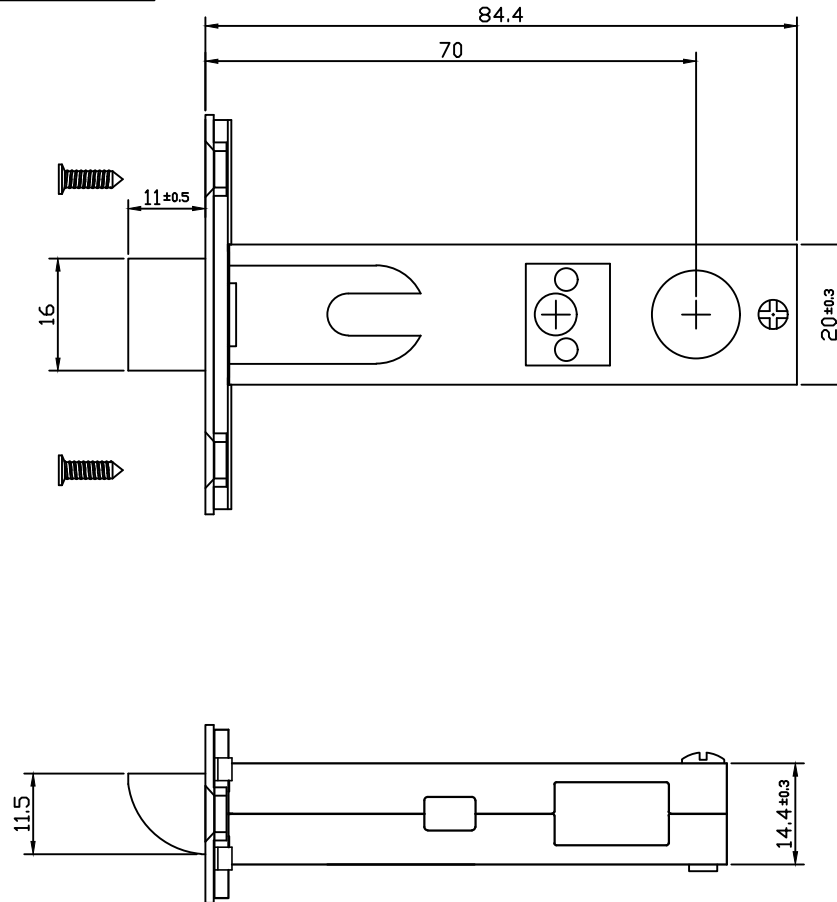

Dust Box

1.2mm Brass Striker

M4*20 Screw

Lock Body

1.2mm Brass Face Plate

Bakue Commerce Co., Ltd

Product Name:70mm Tblue Latch Split Cam 'D' Sktriker

Drawn By:	Checked By:	Approved By:
Date:	Date:	Date: