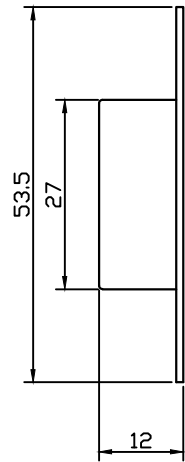

Dust Box

1.2mm Brass Striker

M4*20 Screw

Lock Body

1.2mm Brass Face Plate

Bakue Commerce Co., Ltd

Product Name:70mm Tblue Latch Split Cam 'D' Sktriker

Drawn By:	Checked By:	Approved By:
Date:	Date:	Date: