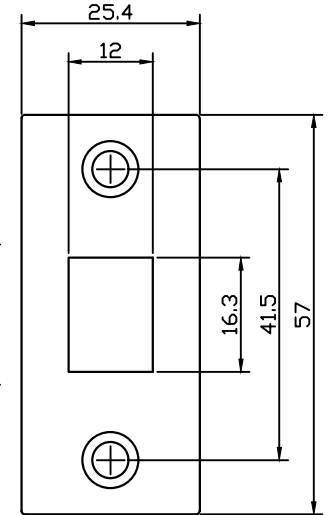

Dust Box

1.2mm Brass Striker

M4*20 Screw

Lock Body

1.2mm Brass Face Plate

Bakue Commerce Co., Ltd

Product Name:70mm Tblue Latch Split Cam 'D' Sktriker

Drawn By:	Checked By:	Approved By:
Date:	Date:	Date: